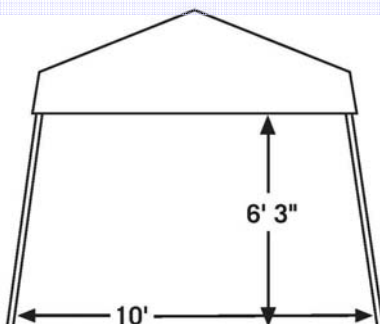

Always a Winner for Instant Shade & Protection.

- Looks great on pit row in your own backyard. Creative fabric design meets solid construction in one great performing Sport Pop-Up.
- Built with a sturdy, high grade, beam welded tubular steel frame design with high performance synthetic joint components bonded with Dupont™ baked on thermoset powder coat that prevents chipping, peeling, rust, and corrosion.
- Polyester fabric cover is treated inside and out with added fade blockers, anti-aging, and anti-fungal agents.
- Polyurethane inside lining is double stitched and seam sealed with waterproof tape for optimal water resistance and drip-free seams.
- Wide based foot pads on every leg give easy access to secure anchor points. Open top design provides unobstructed interior head room. Four point height adjustable legs.
- Wheeled storage bag for easy transport and storage.